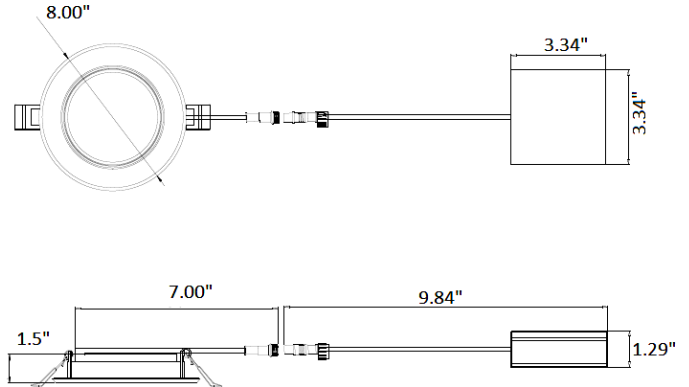

ELECTRICAL SPECIFICATIONS:

- Voltage: 120VAC
- Wattage: 12W
- Power factor: >0.90
- Efficacy: Up to 75LM/W

HOUSING SPECIFICATIONS:

- Die-cast Aluminum with white powder coat finish
- Pot light housing is not required even for insulated ceiling
- Junction box 1" thick included with fixture
- Type IC rated: Approved for direct contact with insulation
- Operating temperature: -40°F ~ 104°F
- Lifespan: 50,000 Hrs.
- Air-tight and damp location approved

CERTIFICATIONS: ETL,ES

DIMENSIONS:

Depth: 0.75"

MODEL	WATTS	VOLTAGE	LUMENS	COLOR TEMP
RSL6-ADJ-27K	12W	120VAC	900LM	2700K
RSL6-ADJ-30K	12W	120VAC	900LM	3000K
RSL6-ADJ-40K	12W	120VAC	900LM	4000K
RSL6-ADJ-50K	12W	120VAC	900LM	5000K